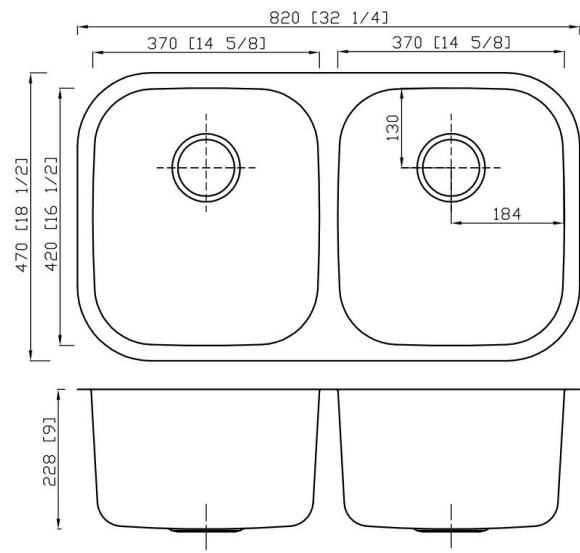

802

32 Inch Undermount Double Bowl
Stainless Steel Kitchen Sink

BCS
BEST CHEER STONE

SPECIFICATION SHEET

Sink Dimensions

Overall Dimensions: 32 1/4" x 18 1/2"

Bowl Dimensions: 14 5/8" x 16 1/2" each

Sink Depth: 9"

Features

- 18 Gauge / 304 Stainless Steel
- Brushed Satin Finish
- Double Bowl Undermount Stainless steel Sink
- Rear Center-Set Drain
- 3 1/2" Drain Opening
- Noise Defend Undercoating
- Sound Dampening Pads

Accessories Included

- Cut-Out Template
- Mounting Hardware

CODES/STANDARDS:

Product Certification

cUPC (ASME A112.19.3/CSA B45.4)