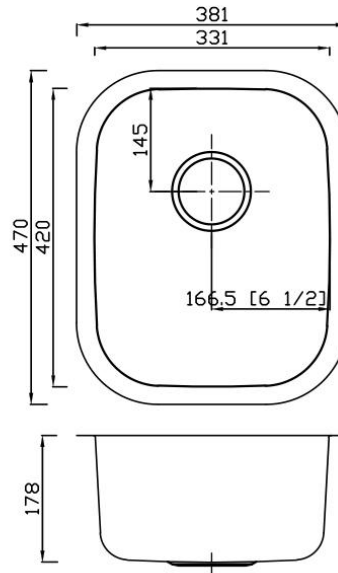

864

Undermount Single Bowl Stainless Steel Kitchen Sink

BCS
BEST CHEER STONE

SPECIFICATION SHEET

Sink Dimensions

Overall Dimensions: 18 1/2"x15"
Bowl Dimensions: 16 1/2"x13"
Sink Depth: 7"

Features

- 18 Gauge / 304 Stainless Steel
- Brushed Satin Finish
- Single Bowl Undermount Stainless steel Sink
- Rear Center-Set Drain
- 3 1/2" Drain Opening
- Noise Defend Undercoating
- Sound Dampening Pads

Accessories Included

- Cut-Out Template
- Mounting Hardware

CODES/STANDARDS:

Product Certification

cUPC (ASME A112.19.3/CSA B45.4)